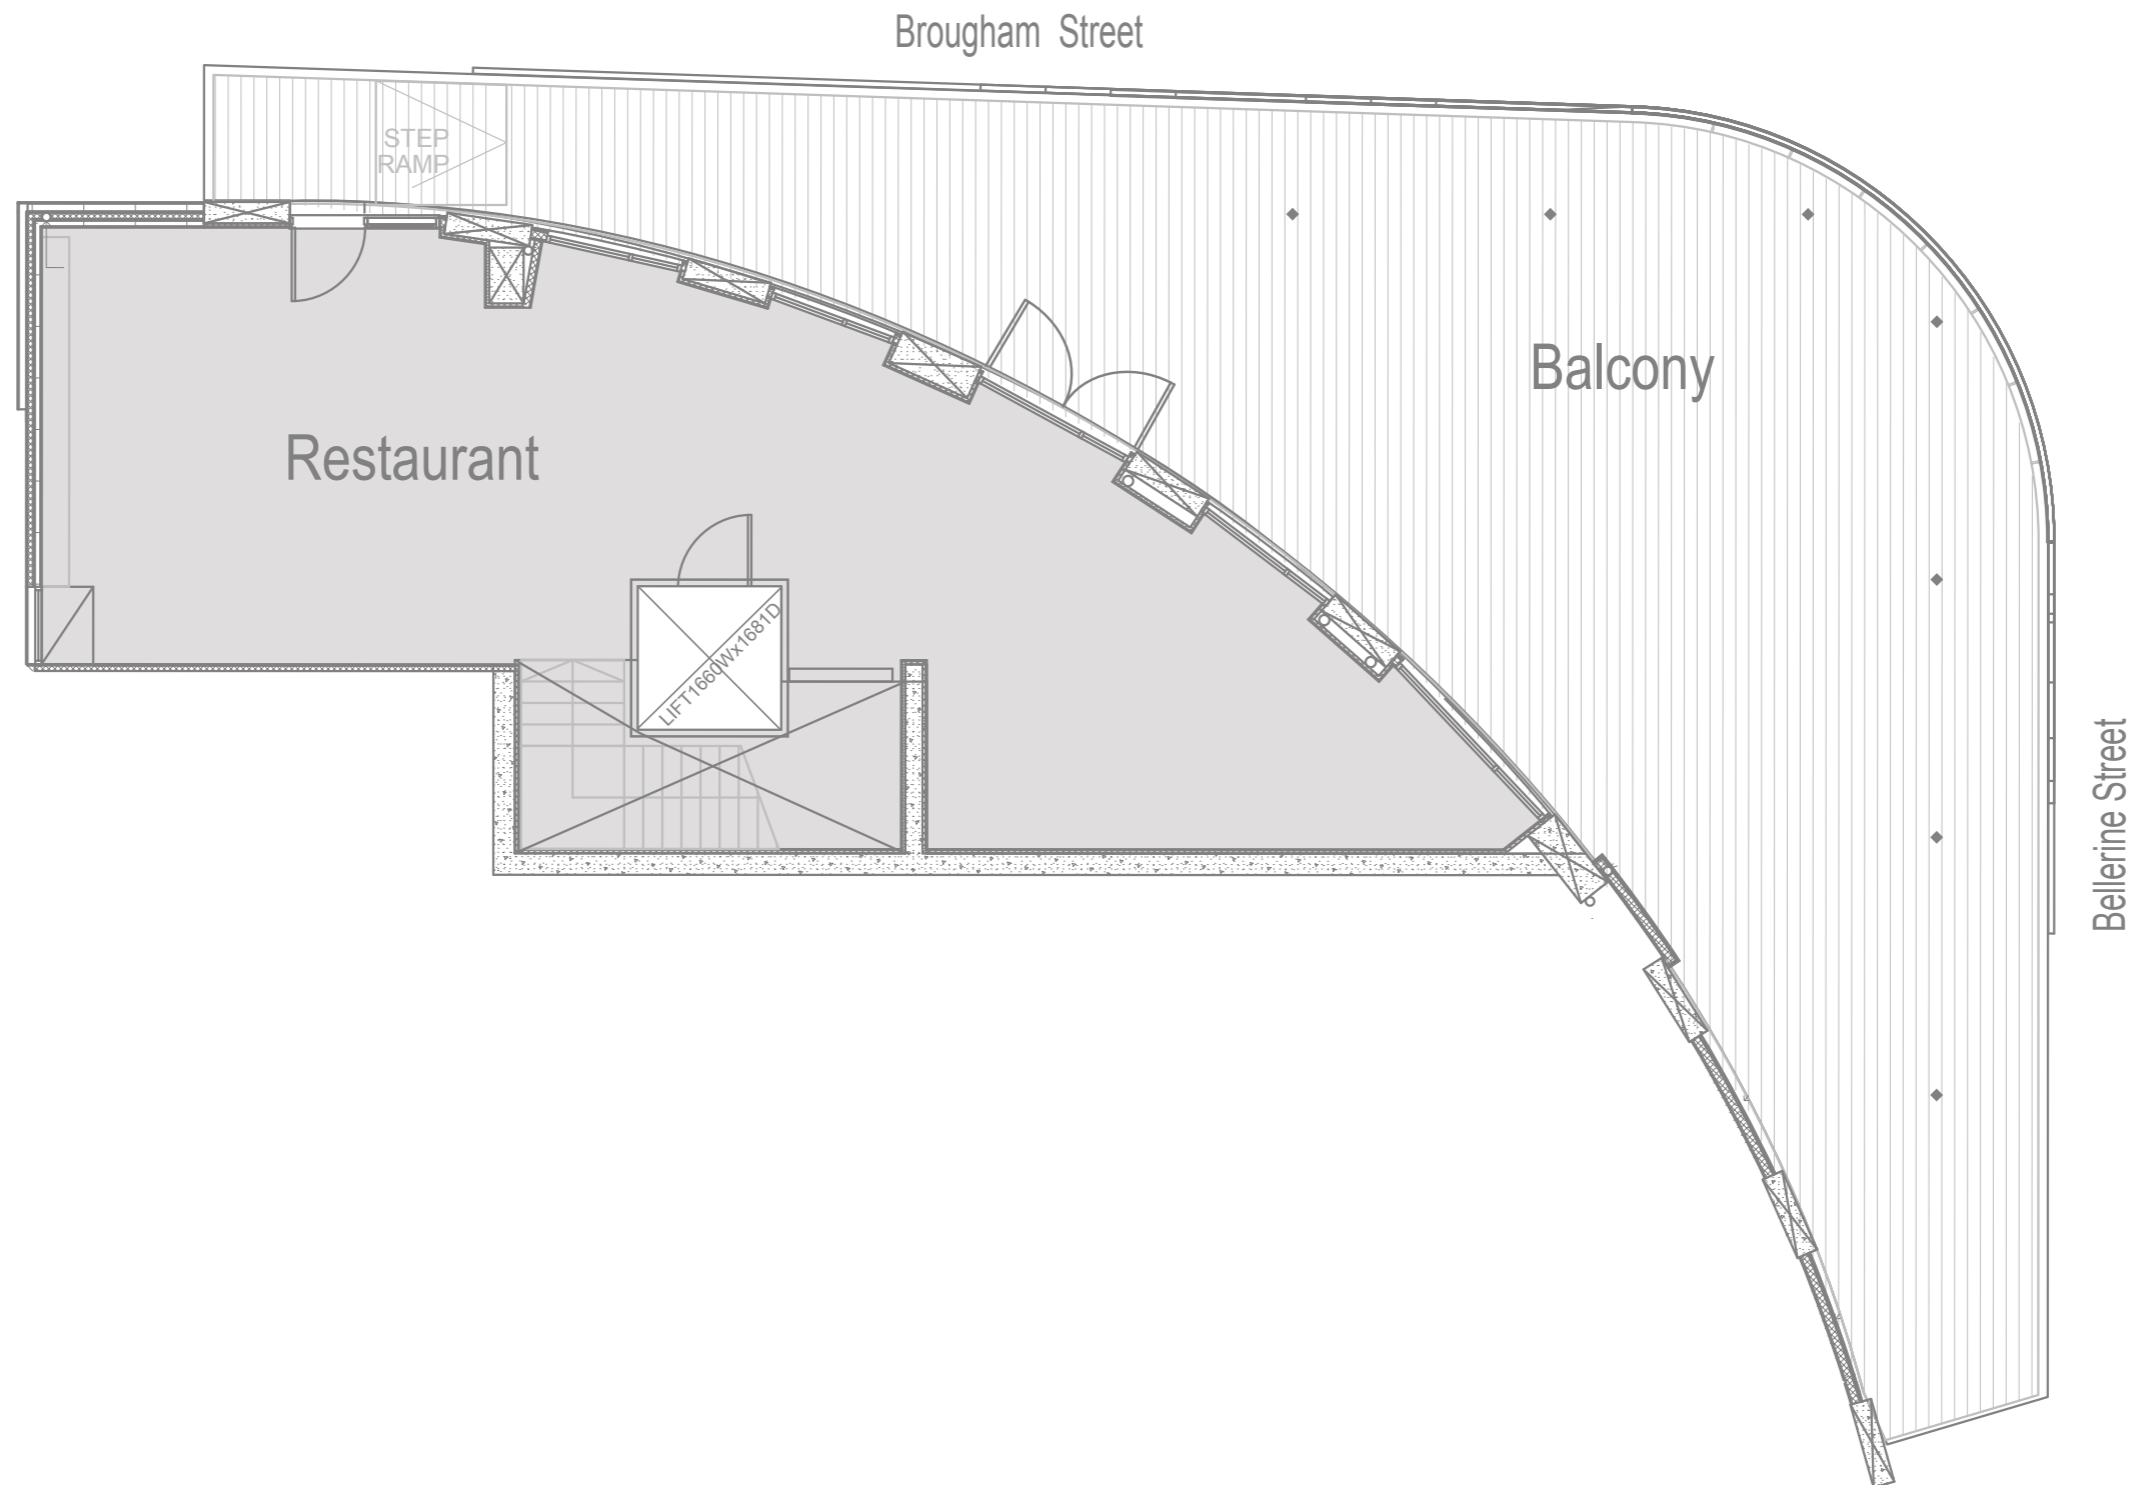

Promenade Tower

120 Brougham Street, Geelong

Brougham Street

Description	Area m ² (approx.)
Building Area	198 m ²
Terrace	232 m ²
Total	430 m²

Promenade Tower

120 Brougham Street, Geelong

Description	Area m ² (approx.)
Building Area	198 m ²
Terrace	232 m ²
Total	430 m²